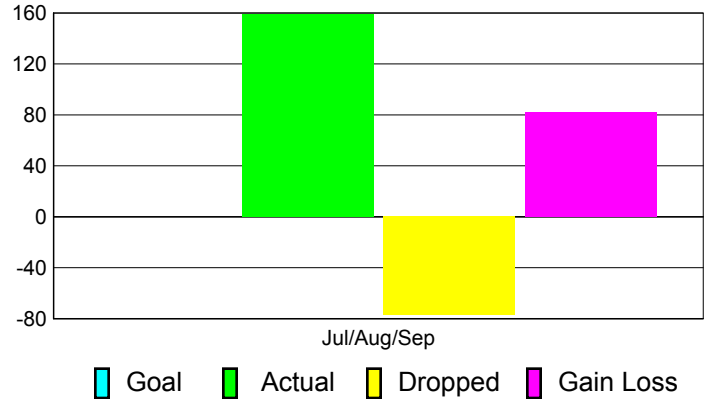

Membership Results 2011-2012

Goal, New, Dropped, Gain/Loss

Comparison of Membership Gain/Loss

Current Year Compared to the Previous Year